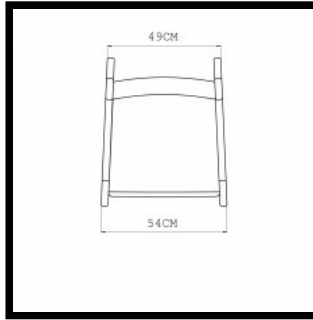

SIZE

W54 × D64 × H82 cm, seat height 44.5 cm
W21 1/4 × D25 1/5 × H32 1/3 ", seat height 17 1/2 "

SPECIFICATION

Available in American black walnut, American white oak, or European Ash in a range of finishes, and a range of fabric and leather options. Click on 'Materials' in the left hand menu for further information.

219 DEER CHAIR

W54 × D64 × H82 cm, seat height 44.5 cm
W21 1/4 × D25 1/5 × H32 1/3 ", seat height 17 1/2 "

0
1
A
U
F
O
B
A
N