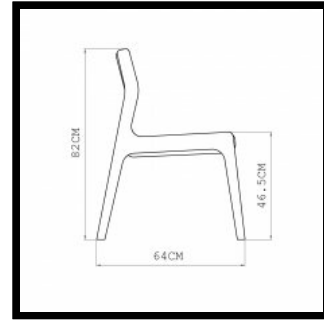

SIZE

W54 × D64 × H82 cm, seat height 44.5 cm
W21 1/4 × D25 1/5 × H32 1/3 ", seat height 17 1/2 "

SPECIFICATION

Available in American black walnut, American white oak, or European Ash in a range of finishes, and a range of fabric and leather options. Click on 'Materials' in the left hand menu for further information.

219 DEER CHAIR

W54 × D64 × H82 cm, seat height 44.5 cm
W21 1/4 × D25 1/5 × H32 1/3 ", seat height 17 1/2 "

0
1
A
U
F
O
B
A
N