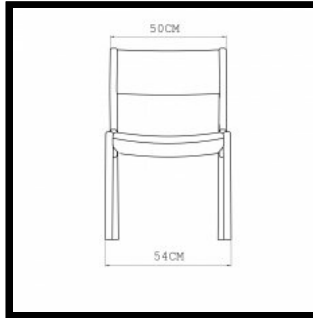

SIZE

W54 × D64 × H82 cm, seat height 44.5 cm
W21 1/4 × D25 1/5 × H32 1/3 ", seat height 17 1/2 "

SPECIFICATION

Available in American black walnut, American white oak, or European Ash in a range of finishes, and a range of fabric and leather options. Click on 'Materials' in the left hand menu for further information.

219 DEER CHAIR

W54 × D64 × H82 cm, seat height 44.5 cm
W21 1/4 × D25 1/5 × H32 1/3 ", seat height 17 1/2 "

0
1
A
U
F
O
B
A
N