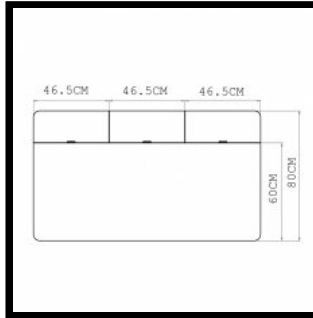

**MATERIAL OPTIONS**

**365 ORSON DESK**

Orson desk, made in rich hardwood and cast iron, simply and quietly performs the task required, while remaining approachable and appealing to the senses. Three solid wood drawers provide ample storage for desk accessories, while three small compartments at the back of the desk provide an efficient and attractive cable management system. Accessories designed to complement the desk include two storage trays and a pencil holder which are available separately.

**SIZE**

W140 x D80 x H74 cm, height from floor to front of drawer 66.5, height from floor to back of drawer 61.5, depth of drawer 32 cm  
 W55 1/8 x D31 1/2 x H29 1/3 ", height from floor to front of drawer 26 1/6, height from floor to back of drawer 24 1/5, depth of drawer 12 3/5 "

**365 ORSON DESK**

W140 × D80 × H74 cm, height from floor to front of drawer 66.5, height from floor to back of drawer 61.5, depth of drawer 32 cm  
W55 1/8 × D31 1/2 × H29 1/3 ", height from floor to front of drawer 26 1/6, height from floor to back of drawer 24 1/5, depth of drawer 12 3/5 "