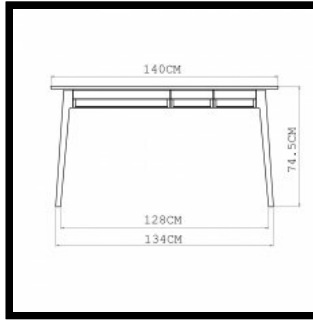

**MATERIAL OPTIONS**

**365 ORSON DESK**

Orson desk, made in rich hardwood and cast iron, simply and quietly performs the task required, while remaining approachable and appealing to the senses. Three solid wood drawers provide ample storage for desk accessories, while three small compartments at the back of the desk provide an efficient and attractive cable management system. Accessories designed to complement the desk include two storage trays and a pencil holder which are available separately.

**SIZE**

W140 x D80 x H74 cm, height from floor to front of drawer 66.5, height from floor to back of drawer 61.5, depth of drawer 32 cm  
 W55 1/8 x D31 1/2 x H29 1/3 ", height from floor to front of drawer 26 1/6, height from floor to back of drawer 24 1/5, depth of drawer 12 3/5 "

**365 ORSON DESK**

W140 × D80 × H74 cm, height from floor to front of drawer 66.5, height from floor to back of drawer 61.5, depth of drawer 32 cm  
W55 1/8 × D31 1/2 × H29 1/3 ", height from floor to front of drawer 26 1/6, height from floor to back of drawer 24 1/5, depth of drawer 12 3/5 "