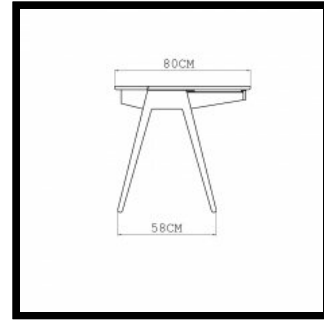

**MATERIAL OPTIONS**

**365 ORSON DESK**

Orson desk, made in rich hardwood and cast iron, simply and quietly performs the task required, while remaining approachable and appealing to the senses. Three solid wood drawers provide ample storage for desk accessories, while three small compartments at the back of the desk provide an efficient and attractive cable management system. Accessories designed to complement the desk include two storage trays and a pencil holder which are available separately.

**SIZE**

W140 x D80 x H74 cm, height from floor to front of drawer 66.5, height from floor to back of drawer 61.5, depth of drawer 32 cm  
 W55 1/8 x D31 1/2 x H29 1/3 ", height from floor to front of drawer 26 1/6, height from floor to back of drawer 24 1/5, depth of drawer 12 3/5 "

**365 ORSON DESK**

W140 × D80 × H74 cm, height from floor to front of drawer 66.5, height from floor to back of drawer 61.5, depth of drawer 32 cm  
W55 1/8 × D31 1/2 × H29 1/3 ", height from floor to front of drawer 26 1/6, height from floor to back of drawer 24 1/5, depth of drawer 12 3/5 "