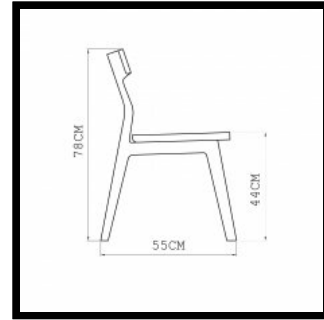

W

**MATERIAL OPTIONS**

**344 FIN DINING CHAIR**

This solid wood chair brings nature to the dining room with simple elegance. The backrest emerges from the legs as a fin from the sea.

**SIZE**

W47 × D55 × H78 cm, seat height 44 cm  
W18 1/2 × D21 2/3 × H30 7/10 ", seat height 17 1/3 "

**344 FIN DINING CHAIR**

W47 × D55 × H78 cm, seat height 44 cm  
W18 1/2 × D21 2/3 × H30 7/10 ", seat height 17 1/3 "

0  
1  
M  
A  
T  
T  
H  
E  
W  
H  
I  
L  
T  
O  
N