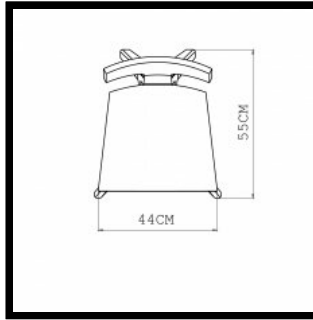

W

**MATERIAL OPTIONS**

**344 FIN DINING CHAIR**

This solid wood chair brings nature to the dining room with simple elegance. The backrest emerges from the legs as a fin from the sea.

**SIZE**

W47 × D55 × H78 cm, seat height 44 cm  
W18 1/2 × D21 2/3 × H30 7/10 ", seat height 17 1/3 "

**344 FIN DINING CHAIR**

W47 × D55 × H78 cm, seat height 44 cm  
W18 1/2 × D21 2/3 × H30 7/10 ", seat height 17 1/3 "

0  
1  
M  
A  
T  
T  
H  
E  
W  
H  
I  
L  
T  
O  
N