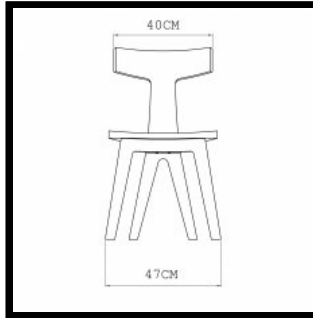

W

**MATERIAL OPTIONS**

**344 FIN DINING CHAIR**

This solid wood chair brings nature to the dining room with simple elegance. The backrest emerges from the legs as a fin from the sea.

**SIZE**

W47 × D55 × H78 cm, seat height 44 cm  
W18 1/2 × D21 2/3 × H30 7/10 ", seat height 17 1/3 "

**344 FIN DINING CHAIR**

W47 × D55 × H78 cm, seat height 44 cm  
W18 1/2 × D21 2/3 × H30 7/10 ", seat height 17 1/3 "

0  
1  
M  
A  
T  
T  
H  
E  
W  
H  
I  
L  
T  
O  
N