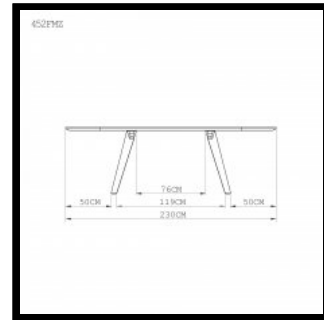

SIZE

452FSZ fixed small/wide
W200 × D95 × H72.5 cm
W78 3/4 × D37 2/5 × H28 1/2 "

452FMZ fixed medium/wide
W230 × D95 × H72.5 cm
W90 4/7 × D37 2/5 × H28 1/2 "

452FLZ fixed large/wide
W260 × D95 × H72.5 cm
W102 3/8 × D37 2/5 × H28 1/2 "

0
1
S
T
U
D
I
O
I
L
S
E

452FZ TOGETHER (WIDE) FIXED TABLE

452FSZ fixed small/wide
W200 × D95 × H72.5 cm
W78 3/4 × D37 2/5 × H28 1/2 "

452FMZ fixed medium/wide

W230 × D95 × H72.5 cm
W90 4/7 × D37 2/5 × H28 1/2 "

452FLZ fixed large/wide

W260 × D95 × H72.5 cm
W102 3/8 × D37 2/5 × H28 1/2 "