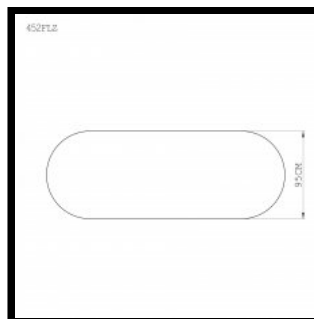

SIZE

452FSZ fixed small/wide
W200 × D95 × H72.5 cm
W78 3/4 × D37 2/5 × H28 1/2 "

452FMZ fixed medium/wide
W230 × D95 × H72.5 cm
W90 4/7 × D37 2/5 × H28 1/2 "

452FLZ fixed large/wide
W260 × D95 × H72.5 cm
W102 3/8 × D37 2/5 × H28 1/2 "

0
1
S
T
U
D
I
O
I
L
S
E

452FZ TOGETHER (WIDE) FIXED TABLE

452FSZ fixed small/wide
W200 × D95 × H72.5 cm
W78 3/4 × D37 2/5 × H28 1/2 "

452FMZ fixed medium/wide

W230 × D95 × H72.5 cm
W90 4/7 × D37 2/5 × H28 1/2 "

452FLZ fixed large/wide

W260 × D95 × H72.5 cm
W102 3/8 × D37 2/5 × H28 1/2 "