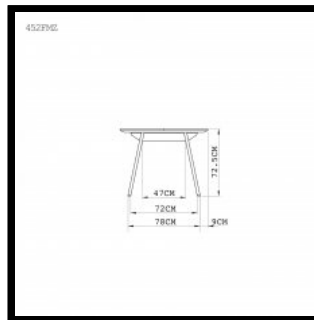

SIZE

452FSZ fixed small/wide
W200 × D95 × H72.5 cm
W78 3/4 × D37 2/5 × H28 1/2 "

452FMZ fixed medium/wide
W230 × D95 × H72.5 cm
W90 4/7 × D37 2/5 × H28 1/2 "

452FLZ fixed large/wide
W260 × D95 × H72.5 cm
W102 3/8 × D37 2/5 × H28 1/2 "

0
1
S
T
U
D
I
O
I
L
S
E

452FZ TOGETHER (WIDE) FIXED TABLE

452FSZ fixed small/wide
W200 × D95 × H72.5 cm
W78 3/4 × D37 2/5 × H28 1/2 "

452FMZ fixed medium/wide

W230 × D95 × H72.5 cm
W90 4/7 × D37 2/5 × H28 1/2 "

452FLZ fixed large/wide

W260 × D95 × H72.5 cm
W102 3/8 × D37 2/5 × H28 1/2 "