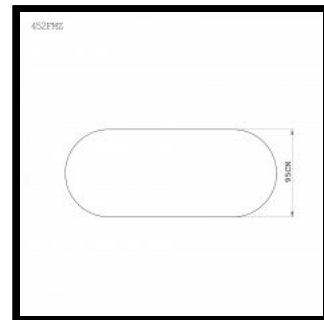

SIZE

452FSZ fixed small/wide
W200 × D95 × H72.5 cm
W78 3/4 × D37 2/5 × H28 1/2 "

452FMZ fixed medium/wide
W230 × D95 × H72.5 cm
W90 4/7 × D37 2/5 × H28 1/2 "

452FLZ fixed large/wide
W260 × D95 × H72.5 cm
W102 3/8 × D37 2/5 × H28 1/2 "

0
1
S
T
U
D
I
O
I
L
S
E

452FZ TOGETHER (WIDE) FIXED TABLE

452FSZ fixed small/wide
W200 × D95 × H72.5 cm
W78 3/4 × D37 2/5 × H28 1/2 "

452FMZ fixed medium/wide

W230 × D95 × H72.5 cm
W90 4/7 × D37 2/5 × H28 1/2 "

452FLZ fixed large/wide

W260 × D95 × H72.5 cm
W102 3/8 × D37 2/5 × H28 1/2 "