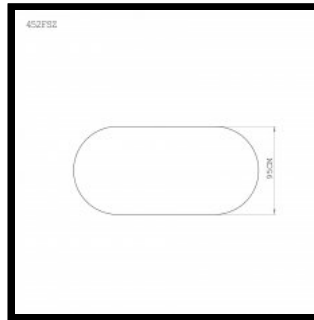

SIZE

452FSZ fixed small/wide
W200 × D95 × H72.5 cm
W78 3/4 × D37 2/5 × H28 1/2 "

452FMZ fixed medium/wide
W230 × D95 × H72.5 cm
W90 4/7 × D37 2/5 × H28 1/2 "

452FLZ fixed large/wide
W260 × D95 × H72.5 cm
W102 3/8 × D37 2/5 × H28 1/2 "

0
1
S
T
U
D
I
O
I
L
S
E

452FZ TOGETHER (WIDE) FIXED TABLE

452FSZ fixed small/wide
W200 × D95 × H72.5 cm
W78 3/4 × D37 2/5 × H28 1/2 "

452FMZ fixed medium/wide

W230 × D95 × H72.5 cm
W90 4/7 × D37 2/5 × H28 1/2 "

452FLZ fixed large/wide

W260 × D95 × H72.5 cm
W102 3/8 × D37 2/5 × H28 1/2 "