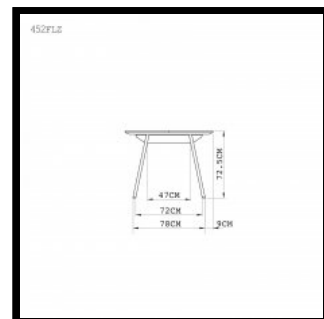

SIZE

452FSZ fixed small/wide
W200 × D95 × H72.5 cm
W78 3/4 × D37 2/5 × H28 1/2 "

452FMZ fixed medium/wide
W230 × D95 × H72.5 cm
W90 4/7 × D37 2/5 × H28 1/2 "

452FLZ fixed large/wide
W260 × D95 × H72.5 cm
W102 3/8 × D37 2/5 × H28 1/2 "

0
1
S
T
U
D
I
O
I
L
S
E

452FZ TOGETHER (WIDE) FIXED TABLE

452FSZ fixed small/wide
W200 × D95 × H72.5 cm
W78 3/4 × D37 2/5 × H28 1/2 "

452FMZ fixed medium/wide

W230 × D95 × H72.5 cm
W90 4/7 × D37 2/5 × H28 1/2 "

452FLZ fixed large/wide

W260 × D95 × H72.5 cm
W102 3/8 × D37 2/5 × H28 1/2 "