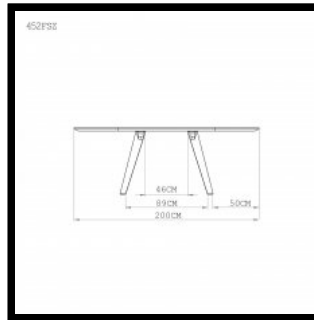

SIZE

452FSZ fixed small/wide
W200 × D95 × H72.5 cm
W78 3/4 × D37 2/5 × H28 1/2 "

452FMZ fixed medium/wide
W230 × D95 × H72.5 cm
W90 4/7 × D37 2/5 × H28 1/2 "

452FLZ fixed large/wide
W260 × D95 × H72.5 cm
W102 3/8 × D37 2/5 × H28 1/2 "

0
1
S
T
U
D
I
O
I
L
S
E

452FZ TOGETHER (WIDE) FIXED TABLE

452FSZ fixed small/wide
W200 × D95 × H72.5 cm
W78 3/4 × D37 2/5 × H28 1/2 "

452FMZ fixed medium/wide

W230 × D95 × H72.5 cm
W90 4/7 × D37 2/5 × H28 1/2 "

452FLZ fixed large/wide

W260 × D95 × H72.5 cm
W102 3/8 × D37 2/5 × H28 1/2 "