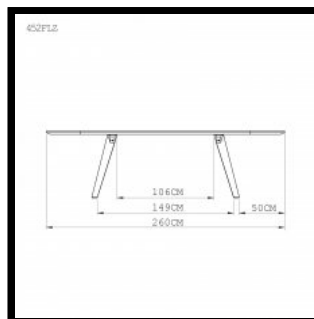

SIZE

452FSZ fixed small/wide
W200 × D95 × H72.5 cm
W78 3/4 × D37 2/5 × H28 1/2 "

452FMZ fixed medium/wide
W230 × D95 × H72.5 cm
W90 4/7 × D37 2/5 × H28 1/2 "

452FLZ fixed large/wide
W260 × D95 × H72.5 cm
W102 3/8 × D37 2/5 × H28 1/2 "

0
1
S
T
U
D
I
O
I
L
S
E

452FZ TOGETHER (WIDE) FIXED TABLE

452FSZ fixed small/wide
W200 × D95 × H72.5 cm
W78 3/4 × D37 2/5 × H28 1/2 "

452FMZ fixed medium/wide

W230 × D95 × H72.5 cm
W90 4/7 × D37 2/5 × H28 1/2 "

452FLZ fixed large/wide

W260 × D95 × H72.5 cm
W102 3/8 × D37 2/5 × H28 1/2 "