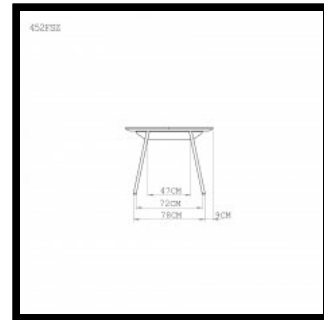

SIZE

452FSZ fixed small/wide
W200 × D95 × H72.5 cm
W78 3/4 × D37 2/5 × H28 1/2 "

452FMZ fixed medium/wide
W230 × D95 × H72.5 cm
W90 4/7 × D37 2/5 × H28 1/2 "

452FLZ fixed large/wide
W260 × D95 × H72.5 cm
W102 3/8 × D37 2/5 × H28 1/2 "

0
1
S
T
U
D
I
O
I
L
S
E

452FZ TOGETHER (WIDE) FIXED TABLE

452FSZ fixed small/wide
W200 × D95 × H72.5 cm
W78 3/4 × D37 2/5 × H28 1/2 "

452FMZ fixed medium/wide

W230 × D95 × H72.5 cm
W90 4/7 × D37 2/5 × H28 1/2 "

452FLZ fixed large/wide

W260 × D95 × H72.5 cm
W102 3/8 × D37 2/5 × H28 1/2 "