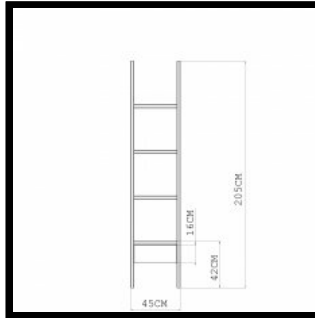

W19 1/3 × D20 4/8 × H37 1/5", seat height 24 4/5, seat depth 16 1/3 "

272T Bar Stool

W49 × D53 × H107 cm, seat height 75.5, seat depth 41.5 cm

W19 1/3 × D20 4/8 × H42 1/8 ", seat height 29 3/4, seat depth 16 1/3 "

SIZE

265UQ UK Queen
W158 × L226 × H128 cm, fits mattress W150 × L200 cm

265EQ EU Queen
W168 × L226 × H128 cm, fits mattress W160 × L200 cm

265UK UK King
W188 × L226 × H128 cm, fits mattress W180 × L200 cm

SIZE

W105.5 × D35.5 × H195 cm
W41 1/2 × D14 × H76 3/4 "

SPECIFICATION

Available in American black walnut, American white oak, or European Ash in a range of finishes.. Click on 'Materials' in the left hand menu for further information. The product comes with levellers in the feet, and hardware for attaching it to the wall.

SIZE

217M
W45 x D44 x H205 cm
W17 5/7 x D17 1/3 x H80 5/7 "

217L
W45 x D50 x H247.5 cm
W17 5/7 x D19 2/3 x H97 3/7 "

SPECIFICATION

Available in American black walnut, American white oak, or European Ash in a range of finishes. Click on 'Materials' in the left hand menu for further information.