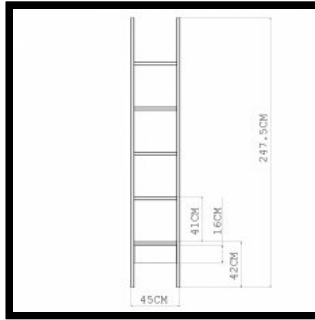

W19 1/3 × D20 4/8 × H37 1/5", seat height 24 4/5, seat depth 16 1/3 "

272T Bar Stool

W49 × D53 × H107 cm, seat height 75.5, seat depth 41.5 cm

W19 1/3 × D20 4/8 × H42 1/8 ", seat height 29 3/4, seat depth 16 1/3 "

SIZE

265UQ UK Queen
W158 × L226 × H128 cm, fits mattress W150 × L200 cm

265EQ EU Queen
W168 × L226 × H128 cm, fits mattress W160 × L200 cm

265UK UK King
W188 × L226 × H128 cm, fits mattress W180 × L200 cm

SIZE

W105.5 × D35.5 × H195 cm
W41 1/2 × D14 × H76 3/4 "

SPECIFICATION

Available in American black walnut, American white oak, or European Ash in a range of finishes.. Click on 'Materials' in the left hand menu for further information. The product comes with levellers in the feet, and hardware for attaching it to the wall.

SIZE

217M
W45 x D44 x H205 cm
W17 5/7 x D17 1/3 x H80 5/7 "

217L
W45 x D50 x H247.5 cm
W17 5/7 x D19 2/3 x H97 3/7 "

SPECIFICATION

Available in American black walnut, American white oak, or European Ash in a range of finishes. Click on 'Materials' in the left hand menu for further information.