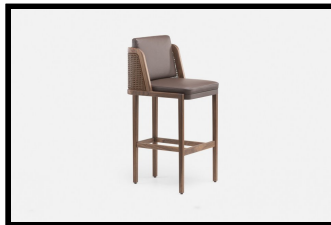

272P/T THRONE BAR
STOOL WITH RATTAN