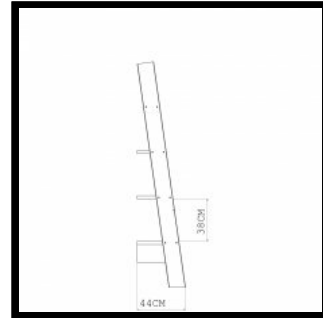

W19 1/3 × D20 4/8 × H37 1/5", seat height 24 4/5, seat depth 16 1/3 "

272T Bar Stool

W49 × D53 × H107 cm, seat height 75.5, seat depth 41.5 cm

W19 1/3 × D20 4/8 × H42 1/8 ", seat height 29 3/4, seat depth 16 1/3 "

SIZE

265UQ UK Queen
W158 × L226 × H128 cm, fits mattress W150 × L200 cm

265EQ EU Queen
W168 × L226 × H128 cm, fits mattress W160 × L200 cm

265UK UK King
W188 × L226 × H128 cm, fits mattress W180 × L200 cm

SIZE

W105.5 × D35.5 × H195 cm
W41 1/2 × D14 × H76 3/4 "

SPECIFICATION

Available in American black walnut, American white oak, or European Ash in a range of finishes.. Click on 'Materials' in the left hand menu for further information. The product comes with levellers in the feet, and hardware for attaching it to the wall.

SIZE

217M
W45 x D44 x H205 cm
W17 5/7 x D17 1/3 x H80 5/7 "

217L
W45 x D50 x H247.5 cm
W17 5/7 x D19 2/3 x H97 3/7 "

SPECIFICATION

Available in American black walnut, American white oak, or European Ash in a range of finishes. Click on 'Materials' in the left hand menu for further information.