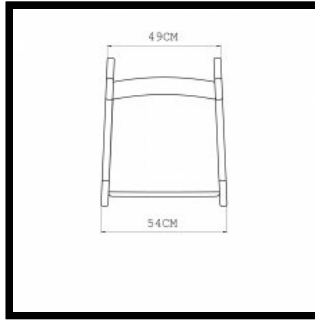

SIZE

W54 × D64 × H82 cm, seat height 44.5 cm
 W21 1/4 × D25 1/5 × H32 1/3 ", seat height 17 1/2 "

SPECIFICATION

Available in American black walnut, American white oak, or European Ash in a range of finishes, and a range of fabric and leather options. Click on 'Materials' in the left hand menu for further information.

SIZE

W54 × D64 × H82 cm, seat height 44.5 cm, arm height 66 cm
 W21 1/4 × D25 1/5 × H32 1/3 ", seat height 17 1/2 ", arm height 26 "

SPECIFICATION

Available in American black walnut, American white oak, or European Ash in a range of finishes, and a range of fabric and leather options. Click on 'Materials' in the left hand menu for further information.

SIZE

249P Breakfast Bar Stool

W44.5 x D45.5 x H99.5 cm, seat height 65 cm

W17 1/2 x D18 x H39 1/8 ", seat height 25 1/2 "

249T Bar Stool

W44.5 x D45.5 x H108 cm, seat height 73.5 cm

W17 1/2 x D18 x H42 1/2 ", seat height 29 "

W19 1/3 × D20 4/8 × H37 1/5", seat height 24 4/5, seat depth 16 1/3 "

272T Bar Stool

W49 × D53 × H107 cm, seat height 75.5, seat depth 41.5 cm

W19 1/3 × D20 4/8 × H42 1/8 ", seat height 29 3/4, seat depth 16 1/3 "