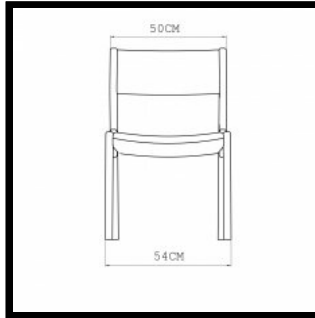

SIZE

W54 × D64 × H82 cm, seat height 44.5 cm
 W21 1/4 × D25 1/5 × H32 1/3 ", seat height 17 1/2 "

SPECIFICATION

Available in American black walnut, American white oak, or European Ash in a range of finishes, and a range of fabric and leather options. Click on 'Materials' in the left hand menu for further information.

SIZE

W54 × D64 × H82 cm, seat height 44.5 cm, arm height 66 cm
 W21 1/4 × D25 1/5 × H32 1/3 ", seat height 17 1/2 ", arm height 26 "

SPECIFICATION

Available in American black walnut, American white oak, or European Ash in a range of finishes, and a range of fabric and leather options. Click on 'Materials' in the left hand menu for further information.

219ST Bar Stool
 W49 × D57 × H110 cm, seat height 73.5 cm, arm height 94 cm
 W19 1/3 × D22 2/5 × H43 1/3 ", seat height 29 ", arm height 37 "

SPECIFICATION

Available in American black walnut, American white oak, or European Ash in a range of finishes, and a range of fabric and leather options. Click on 'Materials' in the left hand menu for further information.

SIZE

249P Breakfast Bar Stool

W44.5 x D45.5 x H99.5 cm, seat height 65 cm

W17 1/2 x D18 x H39 1/8 ", seat height 25 1/2 "

249T Bar Stool

W44.5 x D45.5 x H108 cm, seat height 73.5 cm

W17 1/2 x D18 x H42 1/2 ", seat height 29 "