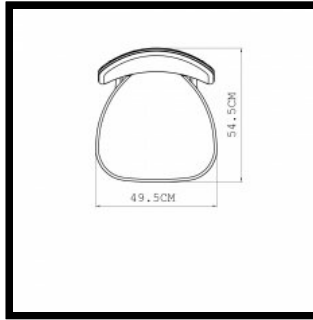

219T Bar Stool

W49 × D57 × H110cm, seat height 73.5 cm
W19 1/3 × D22 2/5 × H43 1/3 ", seat height 29 "

SPECIFICATION

Available in American black walnut, American white oak, or European Ash in a range of finishes, and a range of fabric and leather options. Click on 'Materials' in the left hand menu for further information.

MATERIAL OPTIONS

219SP/ST DEER BAR STOOL WITH ARMS

Inspired by the slender and delicate legs of a deer, the Deer Breakfast Bar Stool is elegantly modern and comfortable.

SIZE

219SP Breakfast Bar Stool
 W49 × D55.5 × H100.5 cm, seat height 64 cm, arm height 84.5 cm
 W19 1/3 × D21 4/5 × H39 1/2 ", seat height 25 1/5 ", arm height 33 1/3 "

219ST Bar Stool
 W49 × D57 × H110 cm, seat height 73.5 cm, arm height 94 cm
 W19 1/3 × D22 2/5 × H43 1/3 ", seat height 29 ", arm height 37 "

SPECIFICATION

Available in American black walnut, American white oak, or European Ash in a range of finishes, and a range of fabric and leather options. Click on 'Materials' in the left hand menu for further information.

SIZE

W49.5 × D54.5 × H79 cm, seat height 44 cm
W19 1/2 × D21 1/2 × H31 ", seat height 17 1/3 "

SPECIFICATION

Available in American black walnut, American white oak, or European Ash in a range of finishes, and a range of fabric and leather options. Click on 'Materials' in the left hand menu for further information.