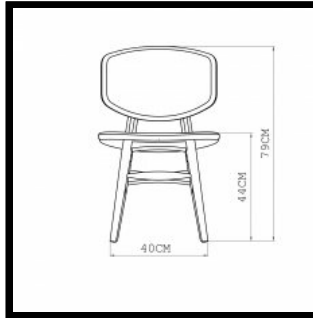

MATERIAL OPTIONS

219SP/ST DEER BAR STOOL WITH ARMS

Inspired by the slender and delicate legs of a deer, the Deer Breakfast Bar Stool is elegantly modern and comfortable.

SIZE

219SP Breakfast Bar Stool
 W49 × D55.5 × H100.5 cm, seat height 64 cm, arm height 84.5 cm
 W19 1/3 × D21 4/5 × H39 1/2 ", seat height 25 1/5 ", arm height 33 1/3 "

219ST Bar Stool
 W49 × D57 × H110 cm, seat height 73.5 cm, arm height 94 cm
 W19 1/3 × D22 2/5 × H43 1/3 ", seat height 29 ", arm height 37 "

SPECIFICATION

Available in American black walnut, American white oak, or European Ash in a range of finishes, and a range of fabric and leather options. Click on 'Materials' in the left hand menu for further information.

SIZE

W49.5 × D54.5 × H79 cm, seat height 44 cm
W19 1/2 × D21 1/2 × H31 ", seat height 17 1/3 "

SPECIFICATION

Available in American black walnut, American white oak, or European Ash in a range of finishes, and a range of fabric and leather options. Click on 'Materials' in the left hand menu for further information.

SIZE

249P Breakfast Bar Stool

W44.5 x D45.5 x H99.5 cm, seat height 65 cm

W17 1/2 x D18 x H39 1/8 ", seat height 25 1/2 "

249T Bar Stool

W44.5 x D45.5 x H108 cm, seat height 73.5 cm

W17 1/2 x D18 x H42 1/2 ", seat height 29 "