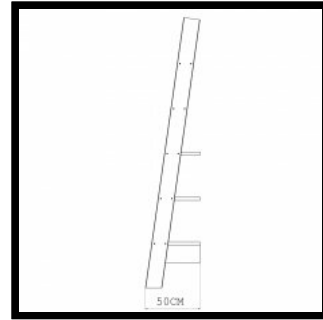

217 LADDER BOOKCASE

217M

W45 × D44 × H205 cm

W17 5/7 × D17 1/3 × H80 5/7 "

217L

W45 × D50 × H247.5 cm

W17 5/7 × D19 2/3 × H97 3/7 "