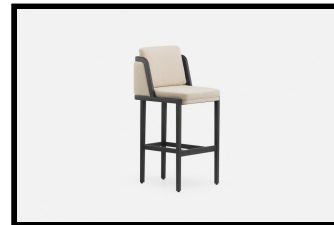

DE LA ESPADA

219 DEER CHAIR

219S DEER ARMCHAIR

219P/T DEER BAR
STOOL - ARMLESS

219SP/ST DEER BAR
STOOL WITH ARMS

249 BUTTERFLY CHAIR

249P/T BUTTERFLY BAR
STOOL

272 THRONE DINING
CHAIR WITH RATTAN

271 THRONE DINING
CHAIR WITH UPHOLSTERY

270 THRONE LOUNGE
CHAIR WITH RATTAN

269 THRONE LOUNGE
CHAIR WITH UPHOLSTERY

272P/T THRONE BAR
STOOL WITH RATTAN

271P/T THRONE BAR
STOOL WITH UPHOLSTERY

227S BOX ARMCHAIR

SIZE

W54 × D64 × H82 cm, seat height 44.5 cm
 W21 1/4 × D25 1/5 × H32 1/3 ", seat height 17 1/2 "

SPECIFICATION

Available in American black walnut, American white oak, or European Ash in a range of finishes, and a range of fabric and leather options. Click on 'Materials' in the left hand menu for further information.

219 DEER CHAIR

W54 × D64 × H82 cm, seat height 44.5 cm
W21 1/4 × D25 1/5 × H32 1/3 ", seat height 17 1/2 "

0
2

A
U
F
O
B
A
N

MATERIAL OPTIONS

219S DEER ARMCHAIR

Inspired by the slender and delicate legs of a deer, the Deer Armchair is an elegantly modern upholstered dining chair. An iconic Autoban design, Deer is a favourite for contract projects worldwide.