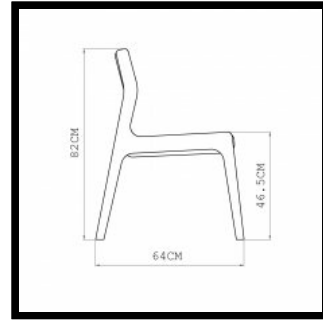

SIZE

W54 × D64 × H82 cm, seat height 44.5 cm
 W21 1/4 × D25 1/5 × H32 1/3 ", seat height 17 1/2 "

SPECIFICATION

Available in American black walnut, American white oak, or European Ash in a range of finishes, and a range of fabric and leather options. Click on 'Materials' in the left hand menu for further information.

SIZE

W54 × D64 × H82 cm, seat height 44.5 cm, arm height 66 cm
 W21 1/4 × D25 1/5 × H32 1/3 ", seat height 17 1/2 ", arm height 26 "

SPECIFICATION

Available in American black walnut, American white oak, or European Ash in a range of finishes, and a range of fabric and leather options. Click on 'Materials' in the left hand menu for further information.

219ST Bar Stool
 W49 × D57 × H110 cm, seat height 73.5 cm, arm height 94 cm
 W19 1/3 × D22 2/5 × H43 1/3 ", seat height 29 ", arm height 37 "

SPECIFICATION

Available in American black walnut, American white oak, or European Ash in a range of finishes, and a range of fabric and leather options. Click on 'Materials' in the left hand menu for further information.

SIZE

249P Breakfast Bar Stool

W44.5 x D45.5 x H99.5 cm, seat height 65 cm

W17 1/2 x D18 x H39 1/8 ", seat height 25 1/2 "

249T Bar Stool

W44.5 x D45.5 x H108 cm, seat height 73.5 cm

W17 1/2 x D18 x H42 1/2 ", seat height 29 "