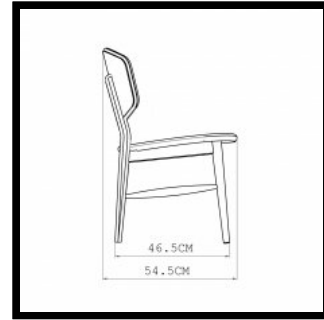

MATERIAL OPTIONS

219SP/ST DEER BAR STOOL WITH ARMS

Inspired by the slender and delicate legs of a deer, the Deer Breakfast Bar Stool is elegantly modern and comfortable.

SIZE

219SP Breakfast Bar Stool
 W49 × D55.5 × H100.5 cm, seat height 64 cm, arm height 84.5 cm
 W19 1/3 × D21 4/5 × H39 1/2 ", seat height 25 1/5 ", arm height 33 1/3 "

219ST Bar Stool
 W49 × D57 × H110 cm, seat height 73.5 cm, arm height 94 cm
 W19 1/3 × D22 2/5 × H43 1/3 ", seat height 29 ", arm height 37 "

SPECIFICATION

Available in American black walnut, American white oak, or European Ash in a range of finishes, and a range of fabric and leather options. Click on 'Materials' in the left hand menu for further information.

SIZE

W49.5 × D54.5 × H79 cm, seat height 44 cm
W19 1/2 × D21 1/2 × H31 ", seat height 17 1/3 "

SPECIFICATION

Available in American black walnut, American white oak, or European Ash in a range of finishes, and a range of fabric and leather options. Click on 'Materials' in the left hand menu for further information.

SIZE

249P Breakfast Bar Stool

W44.5 x D45.5 x H99.5 cm, seat height 65 cm

W17 1/2 x D18 x H39 1/8 ", seat height 25 1/2 "

249T Bar Stool

W44.5 x D45.5 x H108 cm, seat height 73.5 cm

W17 1/2 x D18 x H42 1/2 ", seat height 29 "