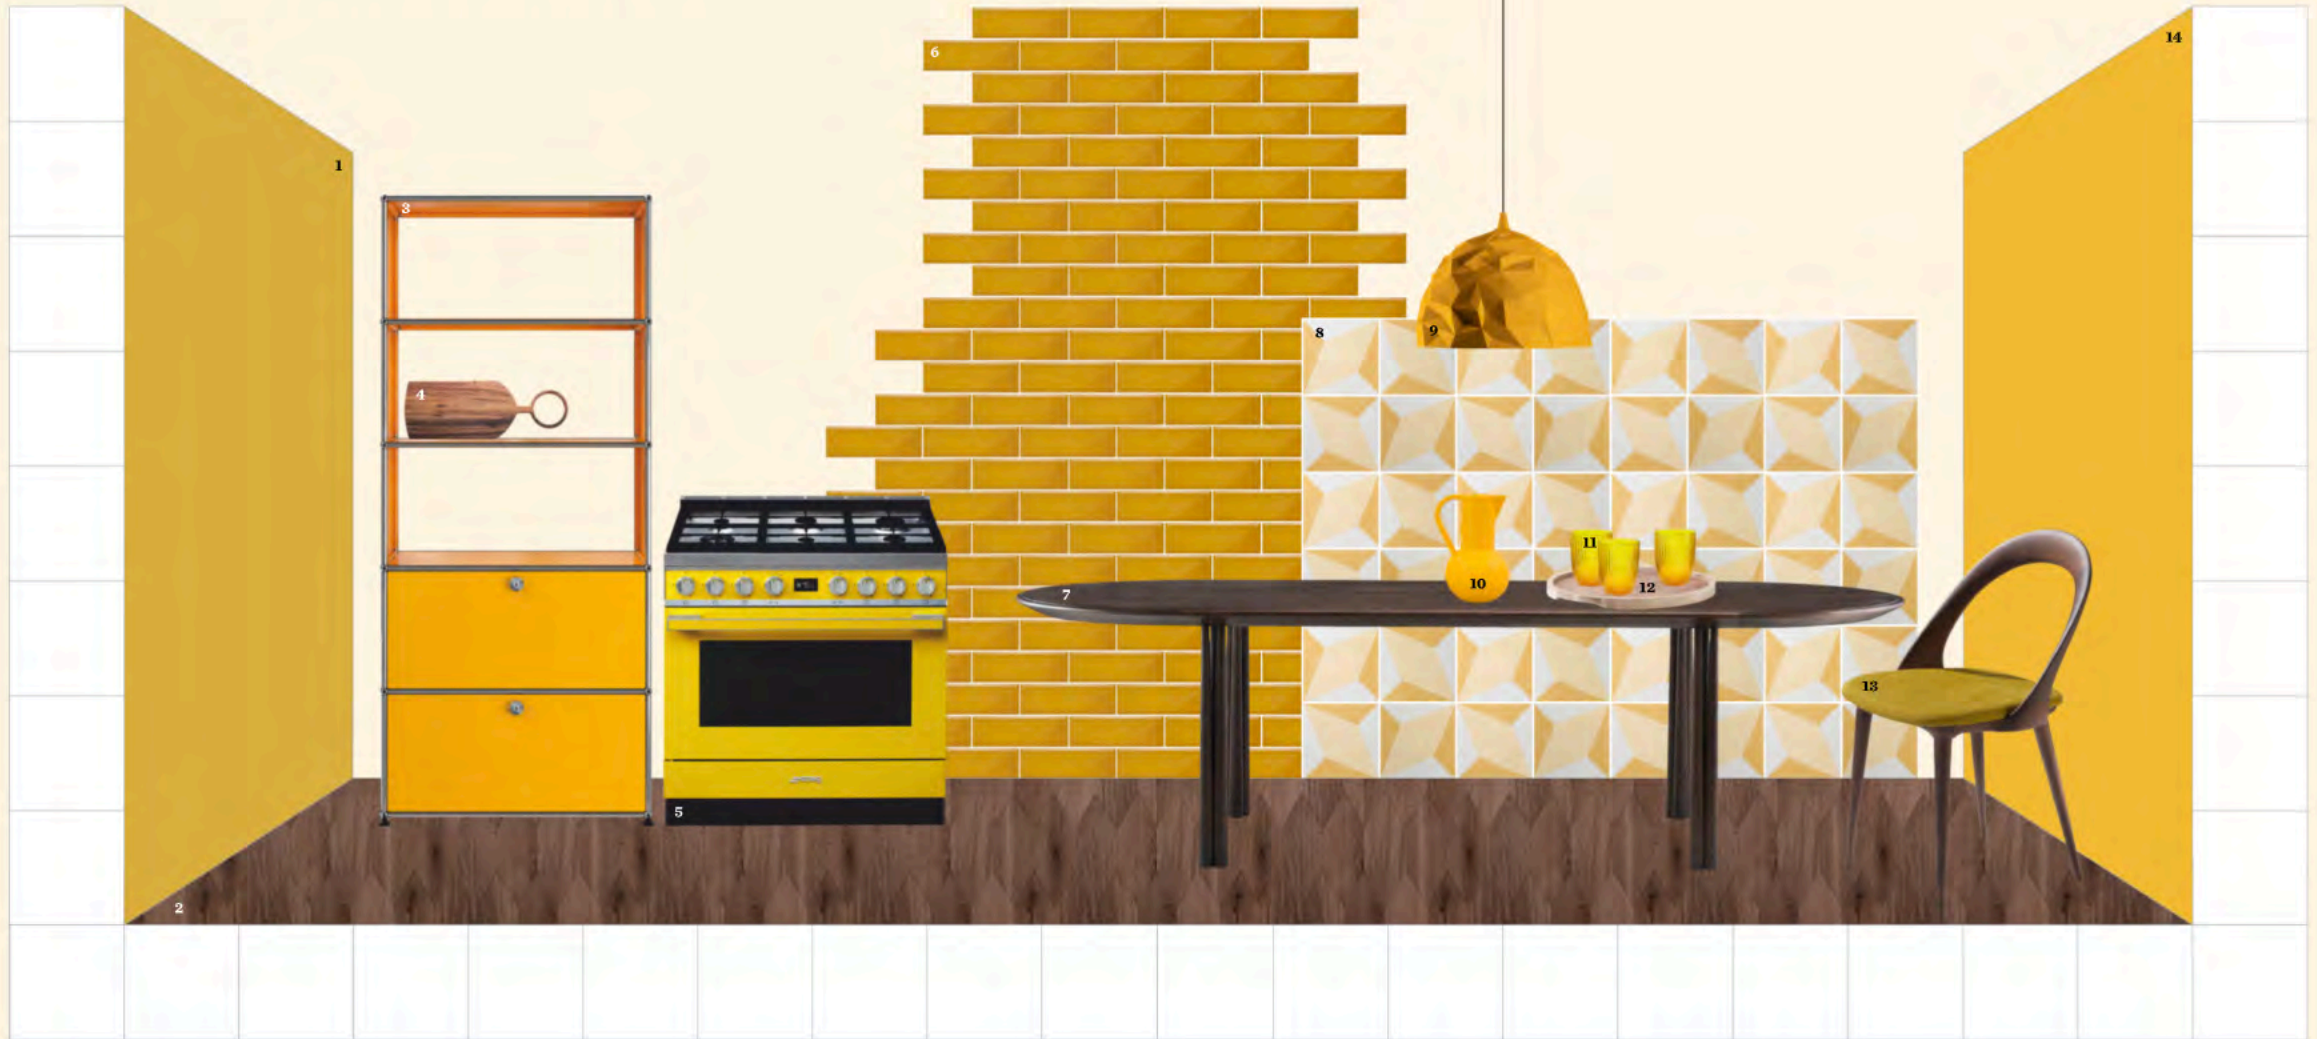

your essential guide

NEWS / TRENDS / INSPIRATION

DETAILS

YELLOW & WOOD

The zingiest and spiciest of shades suit timbers with statement grains

1 'Gamboge' paint, £49.50 for 2.5 litres, Paint & Paper Library (paintandpaperlibrary.com) 2 'Darna' engineered oak wood flooring, £218.34 per square metre, Havwoods (havwoods.co.uk) 3 'Haller' tall storage unit, £1,500, USM (usm.com) 4 Walnut cutting board by Bloomingville, £46, Scandinavian Design Center (scandinaviandesigncenter.com) 5 'Portofino' range cooker, from £2,399, Smeg (smeguk.com) 6 'Diamante' tiles in 'Ocre', £37.84 per square metre, Topps Tiles (toppstiles.co.uk) 7 'Elliot' dining table by Jason Miller,