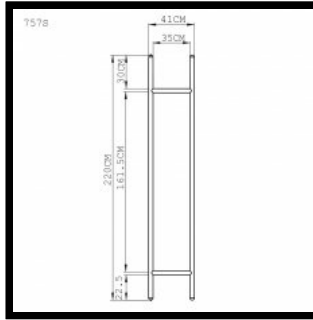

SIZE

757S Extend Mirror - small
W41 × D4 × H220 cm
W16 1/8 × D1 1/2 × H86 2/3 "

757M Extend Mirror - medium
W65 × D4 × H220 cm
W25 1/2 × D1 1/2 × H86 2/3 "

757L Extend Mirror - large
W95 × D4 × H220 cm
W37 2/5 × D1 1/2 × H86 2/3 "

SPECIFICATION

Available in American black walnut, American white oak, or European Ash in a range of finishes. Click on 'Materials' in the left hand menu for further information.

757 EXTEND MIRRORS

757S Extend Mirror - small
W41 × D4 × H220 cm
W16 1/8 × D1 1/2 × H86 2/3 "

757M Extend Mirror - medium
W65 × D4 × H220 cm
W25 1/2 × D1 1/2 × H86 2/3 "

757L Extend Mirror - large
W95 × D4 × H220 cm
W37 2/5 × D1 1/2 × H86 2/3 "

0
1
N
E
R
I
&
H
U