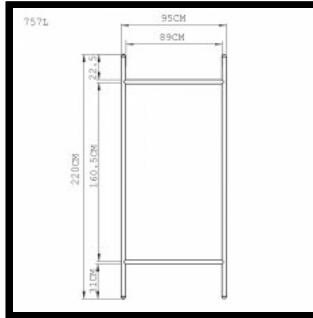

SIZE

757S Extend Mirror - small
W41 × D4 × H220 cm
W16 1/8 × D1 1/2 × H86 2/3 "

757M Extend Mirror - medium
W65 × D4 × H220 cm
W25 1/2 × D1 1/2 × H86 2/3 "

757L Extend Mirror - large
W95 × D4 × H220 cm
W37 2/5 × D1 1/2 × H86 2/3 "

SPECIFICATION

Available in American black walnut, American white oak, or European Ash in a range of finishes. Click on 'Materials' in the left hand menu for further information.

757 EXTEND MIRRORS

757S Extend Mirror - small
W41 × D4 × H220 cm
W16 1/8 × D1 1/2 × H86 2/3 "

757M Extend Mirror - medium
W65 × D4 × H220 cm
W25 1/2 × D1 1/2 × H86 2/3 "

757L Extend Mirror - large
W95 × D4 × H220 cm
W37 2/5 × D1 1/2 × H86 2/3 "

0
1
N
E
R
I
&
H
U