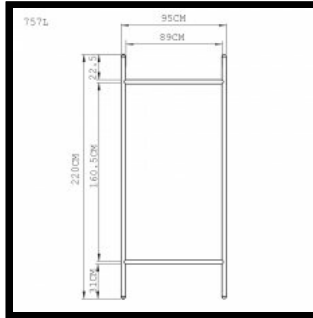

0
1
N
E
R
I
&
H
U

757 EXTEND MIRRORS

757S Extend Mirror - small
W41 × D4 × H220 cm
W16 1/8 × D1 1/2 × H86 2/3 "

757M Extend Mirror - medium
W65 × D4 × H220 cm
W25 1/2 × D1 1/2 × H86 2/3 "

757L Extend Mirror - large
W95 × D4 × H220 cm
W37 2/5 × D1 1/2 × H86 2/3 "