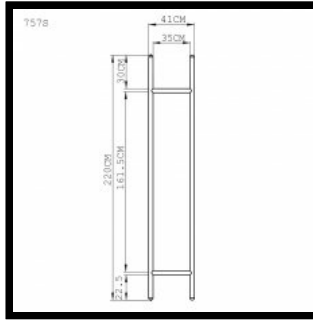

0
1
N
E
R
I
&
H
U

757 EXTEND MIRRORS

757S Extend Mirror - small
W41 × D4 × H220 cm
W16 1/8 × D1 1/2 × H86 2/3 "

757M Extend Mirror - medium
W65 × D4 × H220 cm
W25 1/2 × D1 1/2 × H86 2/3 "

757L Extend Mirror - large
W95 × D4 × H220 cm
W37 2/5 × D1 1/2 × H86 2/3 "