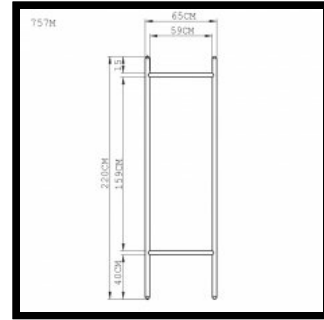

SIZE

757S Extend Mirror - small
W41 × D4 × H220 cm
W16 1/8 × D1 1/2 × H86 2/3 "

757M Extend Mirror - medium
W65 × D4 × H220 cm
W25 1/2 × D1 1/2 × H86 2/3 "

757L Extend Mirror - large
W95 × D4 × H220 cm
W37 2/5 × D1 1/2 × H86 2/3 "

SPECIFICATION

Available in American black walnut, American white oak, or European Ash in a range of finishes. Click on 'Materials' in the left hand menu for further information.

757 EXTEND MIRRORS

757S Extend Mirror - small
W41 × D4 × H220 cm
W16 1/8 × D1 1/2 × H86 2/3 "

757M Extend Mirror - medium
W65 × D4 × H220 cm
W25 1/2 × D1 1/2 × H86 2/3 "

757L Extend Mirror - large
W95 × D4 × H220 cm
W37 2/5 × D1 1/2 × H86 2/3 "

0
1
N
E
R
I
&
H
U