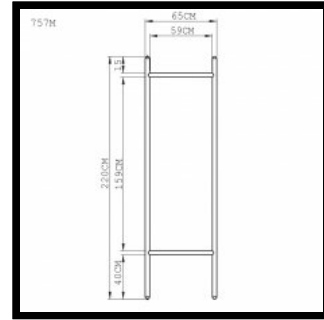

0
1
N
E
R
I
&
H
U

757 EXTEND MIRRORS

757S Extend Mirror - small
W41 × D4 × H220 cm
W16 1/8 × D1 1/2 × H86 2/3 "

757M Extend Mirror - medium
W65 × D4 × H220 cm
W25 1/2 × D1 1/2 × H86 2/3 "

757L Extend Mirror - large
W95 × D4 × H220 cm
W37 2/5 × D1 1/2 × H86 2/3 "