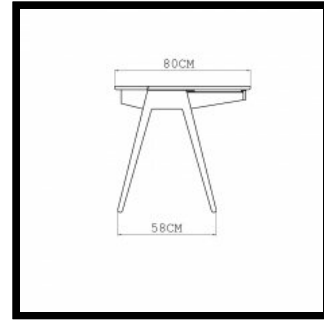

MATERIAL OPTIONS

365 ORSON DESK

Orson desk, made in rich hardwood and cast iron, simply and quietly performs the task required, while remaining approachable and appealing to the senses. Three solid wood drawers provide ample storage for desk accessories, while three small compartments at the back of the desk provide an efficient and attractive cable management system. Accessories designed to complement the desk include two storage trays and a pencil holder which are available separately.

SIZE

W140 x D80 x H74 cm, height from floor to front of drawer 66.5, height from floor to back of drawer 61.5, depth of drawer 32 cm
 W55 1/8 x D31 1/2 x H29 1/3 ", height from floor to front of drawer 26 1/6, height from floor to back of drawer 24 1/5, depth of drawer 12 3/5 "

365 ORSON DESK

W140 × D80 × H74 cm, height from floor to front of drawer 66.5, height from floor to back of drawer 61.5, depth of drawer 32 cm
W55 1/8 × D31 1/2 × H29 1/3 ", height from floor to front of drawer 26 1/6, height from floor to back of drawer 24 1/5, depth of drawer 12 3/5 "