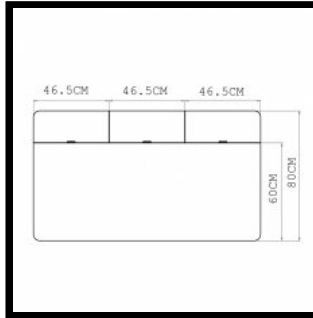

SIZE

W140 x D80 x H74 cm, height from floor to front of drawer 66.5, height from floor to back of drawer 61.5, depth of drawer 32 cm
 W55 1/8 x D31 1/2 x H29 1/3 ", height from floor to front of drawer 26 1/6, height from floor to back of drawer 24 1/5, depth of drawer 12 3/5 "

365 ORSON DESK

W140 × D80 × H74 cm, height from floor to front of drawer 66.5, height from floor to back of drawer 61.5, depth of drawer 32 cm
W55 1/8 × D31 1/2 × H29 1/3 ", height from floor to front of drawer 26 1/6, height from floor to back of drawer 24 1/5, depth of drawer 12 3/5 "