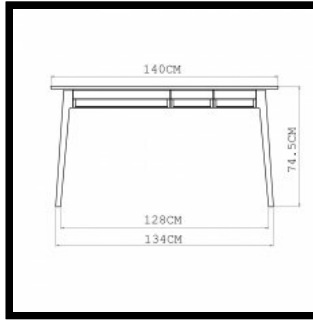

MATERIAL OPTIONS

365 ORSON DESK

Orson desk, made in rich hardwood and cast iron, simply and quietly performs the task required, while remaining approachable and appealing to the senses. Three solid wood drawers provide ample storage for desk accessories, while three small compartments at the back of the desk provide an efficient and attractive cable management system. Accessories designed to complement the desk include two storage trays and a pencil holder which are available separately.

SIZE

W140 x D80 x H74 cm, height from floor to front of drawer 66.5, height from floor to back of drawer 61.5, depth of drawer 32 cm
 W55 1/8 x D31 1/2 x H29 1/3 ", height from floor to front of drawer 26 1/6, height from floor to back of drawer 24 1/5, depth of drawer 12 3/5 "

365 ORSON DESK

W140 × D80 × H74 cm, height from floor to front of drawer 66.5, height from floor to back of drawer 61.5, depth of drawer 32 cm
W55 1/8 × D31 1/2 × H29 1/3 ", height from floor to front of drawer 26 1/6, height from floor to back of drawer 24 1/5, depth of drawer 12 3/5 "