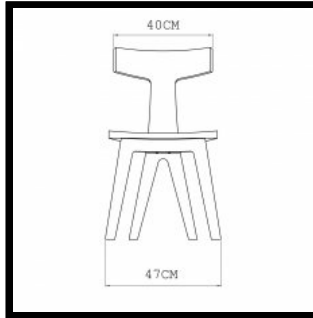

W

MATERIAL OPTIONS

344 FIN DINING CHAIR

This solid wood chair brings nature to the dining room with simple elegance. The backrest emerges from the legs as a fin from the sea.

SIZE

W47 × D55 × H78 cm, seat height 44 cm
W18 1/2 × D21 2/3 × H30 7/10 ", seat height 17 1/3 "

344 FIN DINING CHAIR

W47 × D55 × H78 cm, seat height 44 cm
W18 1/2 × D21 2/3 × H30 7/10 ", seat height 17 1/3 "

0
1

M
A
T
T
H

E
W

H
I
L
T
O
N