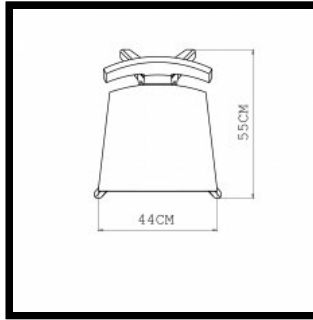

W

MATERIAL OPTIONS

344 FIN DINING CHAIR

This solid wood chair brings nature to the dining room with simple elegance. The backrest emerges from the legs as a fin from the sea.

SIZE

W47 × D55 × H78 cm, seat height 44 cm
W18 1/2 × D21 2/3 × H30 7/10 ", seat height 17 1/3 "

344 FIN DINING CHAIR

W47 × D55 × H78 cm, seat height 44 cm
W18 1/2 × D21 2/3 × H30 7/10 ", seat height 17 1/3 "

0
1

M
A
T
T
H

E
W

H
I
L
T
O
N