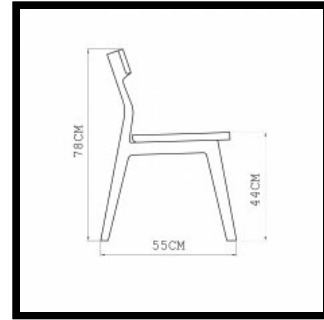

W

MATERIAL OPTIONS

344 FIN DINING CHAIR

This solid wood chair brings nature to the dining room with simple elegance. The backrest emerges from the legs as a fin from the sea.

SIZE

W47 × D55 × H78 cm, seat height 44 cm
W18 1/2 × D21 2/3 × H30 7/10 ", seat height 17 1/3 "

344 FIN DINING CHAIR

W47 × D55 × H78 cm, seat height 44 cm
W18 1/2 × D21 2/3 × H30 7/10 ", seat height 17 1/3 "

0
1

M
A
T
T
H

E
W

H
I
L
T
O
N