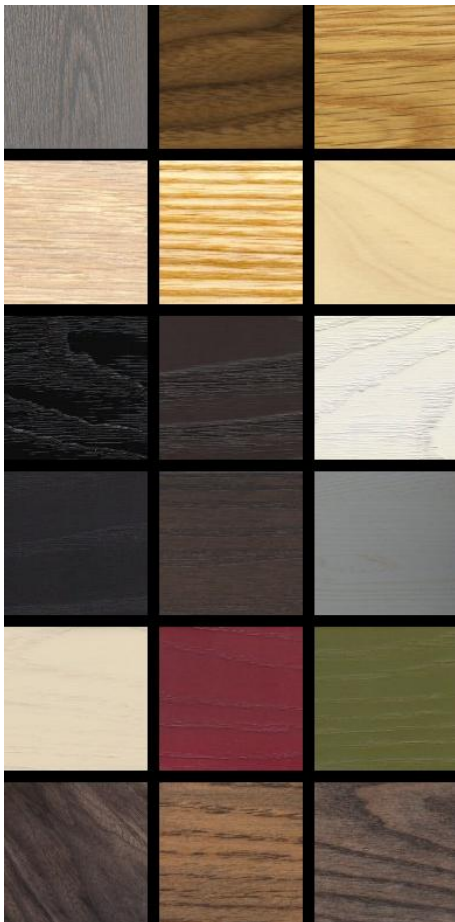

**MATERIAL OPTIONS**

**408 TAVLI DINING TABLE**

Tavli is a solid wood dining table with a tabletop that features a decorative joint detail: each plank in the tabletop is shaped with an undulating edge, creating a continuous, repeating geometric pattern across the length of the table. Named after the backgammon tavli board, this table reimagines the decorative wood detailing of its namesake.

**SIZE**

W200 × D100 × H76 cm  
W78 3/4 × D39 2/5 × H30 "

**SPECIFICATION**

Available in American black walnut, American white oak, or European Ash in a range of finishes. Click on 'Materials' in the left hand menu for further information.