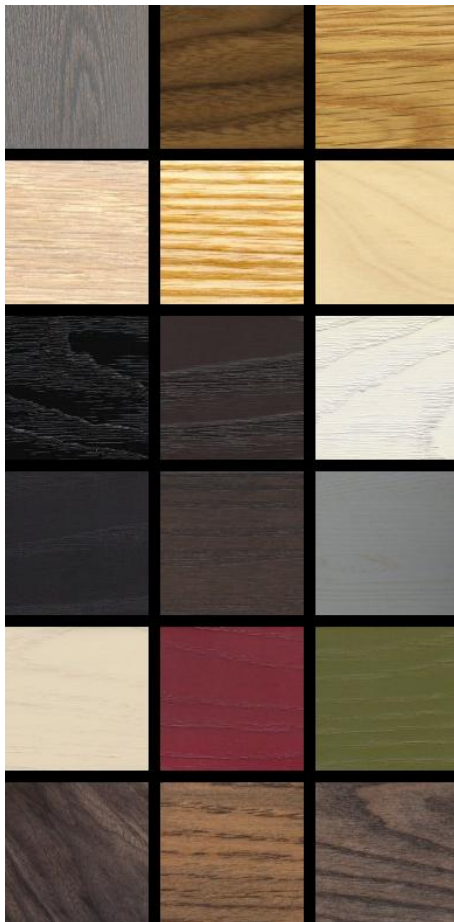

MATERIAL OPTIONS

408 TAVLI DINING TABLE

Tavli is a solid wood dining table with a tabletop that features a decorative joint detail: each plank in the tabletop is shaped with an undulating edge, creating a continuous, repeating geometric pattern across the length of the table. Named after the backgammon tavli board, this table reimagines the decorative wood detailing of its namesake.

SIZE

W200 × D100 × H76 cm
W78 3/4 × D39 2/5 × H30 "

SPECIFICATION

Available in American black walnut, American white oak, or European Ash in a range of finishes, as a single timber/finish or timber combinations including: Danish oiled walnut and ash, Danish oiled walnut and oak, black oiled walnut and ash, or white oiled oak and ash. Refer to image 8 for timber combinations and note that wood grain is not to scale. Tables with timber combination tabletops have legs in the same timber/finish as the outermost planks on the tabletop. Click on 'Materials' in the left hand menu for further information.