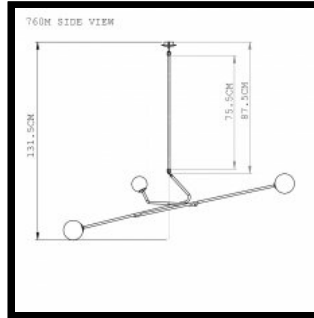

**SIZE**

760S Lattice - Short drop

W156 × D59.5, drop length 101.5cm

W61 1/2 × D23 1/2, drop length 40 "

760M Lattice - Medium drop

W156 × D59.5, drop length 131.5cm

W61 1/2 × D23 1/2, drop length 51 3/4 "

760L Lattice - Long drop

W156 × D59.5, drop length 198.5 cm

W61 1/2 × D23 1/2, drop length 78 1/8"

**SPECIFICATION**

Available in brushed brass and glass coloured pink, blue or grey. A choice of three set drop lengths, measured from the ceiling to the furthestmost point of the light. Recommended bulb: G9 LED, fixed light or dimmable; or G9 Eco halogen, maximum 18W per bulb. Bulbs not included. Fixture weight: 3kg/6.6lbs.

Assembly: Lattice. Product Information: Lattice

. Bulb Specification: Lattice

0  
1  
N  
E  
R  
I  
&  
H  
U

**760 LATTICE**

760S Lattice - Short drop  
W156 × D59.5, drop length 101.5cm  
W61 1/2 × D23 1/2, drop length 40 "

760M Lattice - Medium drop  
W156 × D59.5, drop length 131.5cm  
W61 1/2 × D23 1/2, drop length 51 3/4 "

760L Lattice - Long drop  
W156 × D59.5, drop length 198.5 cm  
W61 1/2 × D23 1/2, drop length 78 1/8"