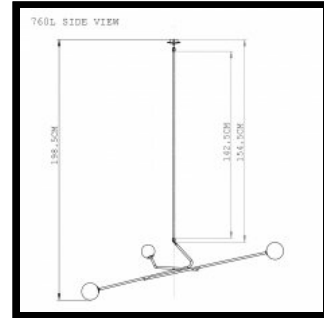

SIZE

760S Lattice - Short drop

W156 × D59.5, drop length 101.5cm

W61 1/2 × D23 1/2, drop length 40 "

760M Lattice - Medium drop

W156 × D59.5, drop length 131.5cm

W61 1/2 × D23 1/2, drop length 51 3/4 "

760L Lattice - Long drop

W156 × D59.5, drop length 198.5 cm

W61 1/2 × D23 1/2, drop length 78 1/8"

SPECIFICATION

Available in brushed brass and glass coloured pink, blue or grey. A choice of three set drop lengths, measured from the ceiling to the furthest point of the light. Recommended bulb: G9 LED, fixed light or dimmable; or G9 Eco halogen, maximum 18W per bulb. Bulbs not included. Fixture weight: 3kg/6.6lbs.

Assembly: Lattice. Product Information: Lattice
. Bulb Specification: Lattice

0
1
N
E
R
I
&
H
U

760 LATTICE

760S Lattice - Short drop
W156 × D59.5, drop length 101.5cm
W61 1/2 × D23 1/2, drop length 40 "

760M Lattice - Medium drop
W156 × D59.5, drop length 131.5cm
W61 1/2 × D23 1/2, drop length 51 3/4 "

760L Lattice - Long drop
W156 × D59.5, drop length 198.5 cm
W61 1/2 × D23 1/2, drop length 78 1/8"