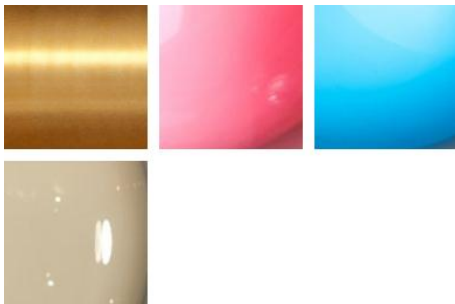


**MATERIAL OPTIONS****760 LATTICE**

Lattice is a light with a form inspired by the lattice work found on traditional Chinese screens. neri&hu took a section of a traditional pattern, altered its scale and reinterpreted its form in solid brass with hand-blown coloured glass globes.

**SIZE**

760S Lattice - Short drop

W156 × D59.5, drop length 101.5cm

W61 1/2 × D23 1/2, drop length 40 "

760M Lattice - Medium drop

W156 × D59.5, drop length 131.5cm

W61 1/2 × D23 1/2, drop length 51 3/4 "

760L Lattice - Long drop

W156 × D59.5, drop length 198.5 cm

W61 1/2 × D23 1/2, drop length 78 1/8"

**SPECIFICATION**

Available in brushed brass and glass coloured pink, blue or grey. A choice of three set drop lengths, measured from the ceiling to the furthestmost point of the light. Recommended bulb: G9 LED, fixed light or dimmable; or G9 Eco halogen, maximum 18W per bulb. Bulbs not included. Fixture weight: 3kg/6.6lbs.