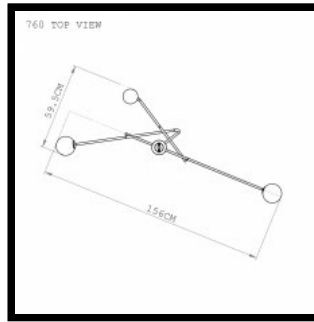

**SIZE**

760S Lattice - Short drop

W156 × D59.5, drop length 101.5cm

W61 1/2 × D23 1/2, drop length 40 "

760M Lattice - Medium drop

W156 × D59.5, drop length 131.5cm

W61 1/2 × D23 1/2, drop length 51 3/4 "

760L Lattice - Long drop

W156 × D59.5, drop length 198.5 cm

W61 1/2 × D23 1/2, drop length 78 1/8"

**SPECIFICATION**

Available in brushed brass and glass coloured pink, blue or grey. A choice of three set drop lengths, measured from the ceiling to the furthestmost point of the light. Recommended bulb: G9 LED, fixed light or dimmable; or G9 Eco halogen, maximum 18W per bulb. Bulbs not included. Fixture weight: 3kg/6.6lbs.

Assembly: Lattice. Product Information: Lattice

. Bulb Specification: Lattice

0  
1  
N  
E  
R  
I  
&  
H  
U

**760 LATTICE**

760S Lattice - Short drop  
W156 × D59.5, drop length 101.5cm  
W61 1/2 × D23 1/2, drop length 40 "

760M Lattice - Medium drop  
W156 × D59.5, drop length 131.5cm  
W61 1/2 × D23 1/2, drop length 51 3/4 "

760L Lattice - Long drop  
W156 × D59.5, drop length 198.5 cm  
W61 1/2 × D23 1/2, drop length 78 1/8"