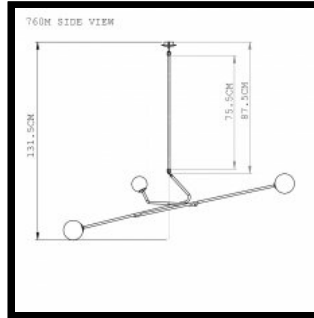

SIZE

760S Lattice - Short drop

W156 × D59.5, drop length 101.5cm

W61 1/2 × D23 1/2, drop length 40 "

760M Lattice - Medium drop

W156 × D59.5, drop length 131.5cm

W61 1/2 × D23 1/2, drop length 51 3/4 "

760L Lattice - Long drop

W156 × D59.5, drop length 198.5 cm

W61 1/2 × D23 1/2, drop length 78 1/8"

SPECIFICATION

Available in brushed brass and glass coloured pink, blue or grey. A choice of three set drop lengths, measured from the ceiling to the furthest point of the light. Recommended bulb: G9 LED, fixed light or dimmable; or G9 Eco halogen, maximum 18W per bulb. Bulbs not included. Fixture weight: 3kg/6.6lbs.

Assembly: Lattice. Product Information: Lattice
. Bulb Specification: Lattice

0
1
N
E
R
I
&
H
U

760 LATTICE

760S Lattice - Short drop
W156 × D59.5, drop length 101.5cm
W61 1/2 × D23 1/2, drop length 40 "

760M Lattice - Medium drop
W156 × D59.5, drop length 131.5cm
W61 1/2 × D23 1/2, drop length 51 3/4 "

760L Lattice - Long drop
W156 × D59.5, drop length 198.5 cm
W61 1/2 × D23 1/2, drop length 78 1/8"