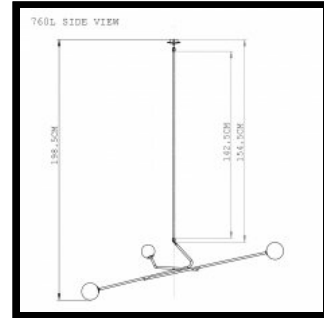

**SIZE**

760S Lattice - Short drop

W156 × D59.5, drop length 101.5cm

W61 1/2 × D23 1/2, drop length 40 "

760M Lattice - Medium drop

W156 × D59.5, drop length 131.5cm

W61 1/2 × D23 1/2, drop length 51 3/4 "

760L Lattice - Long drop

W156 × D59.5, drop length 198.5 cm

W61 1/2 × D23 1/2, drop length 78 1/8"

**SPECIFICATION**

Available in brushed brass and glass coloured pink, blue or grey. A choice of three set drop lengths, measured from the ceiling to the furthestmost point of the light. Recommended bulb: G9 LED, fixed light or dimmable; or G9 Eco halogen, maximum 18W per bulb. Bulbs not included. Fixture weight: 3kg/6.6lbs.

Assembly: Lattice. Product Information: Lattice

. Bulb Specification: Lattice

0  
1  
N  
E  
R  
I  
&  
H  
U

**760 LATTICE**

760S Lattice - Short drop  
W156 × D59.5, drop length 101.5cm  
W61 1/2 × D23 1/2, drop length 40 "

760M Lattice - Medium drop  
W156 × D59.5, drop length 131.5cm  
W61 1/2 × D23 1/2, drop length 51 3/4 "

760L Lattice - Long drop  
W156 × D59.5, drop length 198.5 cm  
W61 1/2 × D23 1/2, drop length 78 1/8"