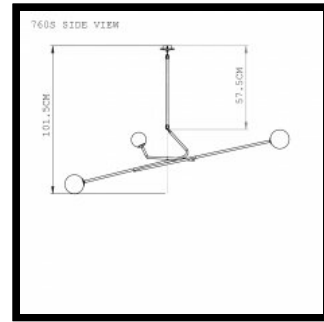

SIZE

760S Lattice - Short drop

W156 × D59.5, drop length 101.5cm

W61 1/2 × D23 1/2, drop length 40 "

760M Lattice - Medium drop

W156 × D59.5, drop length 131.5cm

W61 1/2 × D23 1/2, drop length 51 3/4 "

760L Lattice - Long drop

W156 × D59.5, drop length 198.5 cm

W61 1/2 × D23 1/2, drop length 78 1/8"

SPECIFICATION

Available in brushed brass and glass coloured pink, blue or grey. A choice of three set drop lengths, measured from the ceiling to the furthest point of the light. Recommended bulb: G9 LED, fixed light or dimmable; or G9 Eco halogen, maximum 18W per bulb. Bulbs not included. Fixture weight: 3kg/6.6lbs.

Assembly: Lattice. Product Information: Lattice
. Bulb Specification: Lattice

0
1
N
E
R
I
&
H
U

760 LATTICE

760S Lattice - Short drop
W156 × D59.5, drop length 101.5cm
W61 1/2 × D23 1/2, drop length 40 "

760M Lattice - Medium drop
W156 × D59.5, drop length 131.5cm
W61 1/2 × D23 1/2, drop length 51 3/4 "

760L Lattice - Long drop
W156 × D59.5, drop length 198.5 cm
W61 1/2 × D23 1/2, drop length 78 1/8"