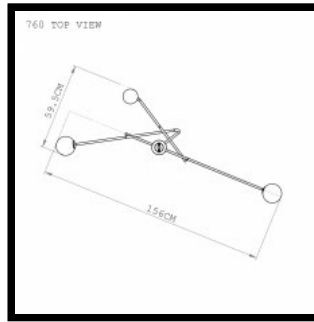

SIZE

760S Lattice - Short drop

W156 × D59.5, drop length 101.5cm

W61 1/2 × D23 1/2, drop length 40 "

760M Lattice - Medium drop

W156 × D59.5, drop length 131.5cm

W61 1/2 × D23 1/2, drop length 51 3/4 "

760L Lattice - Long drop

W156 × D59.5, drop length 198.5 cm

W61 1/2 × D23 1/2, drop length 78 1/8"

SPECIFICATION

Available in brushed brass and glass coloured pink, blue or grey. A choice of three set drop lengths, measured from the ceiling to the furthest point of the light. Recommended bulb: G9 LED, fixed light or dimmable; or G9 Eco halogen, maximum 18W per bulb. Bulbs not included. Fixture weight: 3kg/6.6lbs.

Assembly: Lattice. Product Information: Lattice
. Bulb Specification: Lattice

0
1
N
E
R
I
&
H
U

760 LATTICE

760S Lattice - Short drop
W156 × D59.5, drop length 101.5cm
W61 1/2 × D23 1/2, drop length 40 "

760M Lattice - Medium drop
W156 × D59.5, drop length 131.5cm
W61 1/2 × D23 1/2, drop length 51 3/4 "

760L Lattice - Long drop
W156 × D59.5, drop length 198.5 cm
W61 1/2 × D23 1/2, drop length 78 1/8"