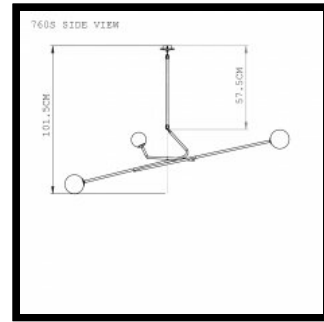

**SIZE**

760S Lattice - Short drop

W156 × D59.5, drop length 101.5cm

W61 1/2 × D23 1/2, drop length 40 "

760M Lattice - Medium drop

W156 × D59.5, drop length 131.5cm

W61 1/2 × D23 1/2, drop length 51 3/4 "

760L Lattice - Long drop

W156 × D59.5, drop length 198.5 cm

W61 1/2 × D23 1/2, drop length 78 1/8"

**SPECIFICATION**

Available in brushed brass and glass coloured pink, blue or grey. A choice of three set drop lengths, measured from the ceiling to the furthestmost point of the light. Recommended bulb: G9 LED, fixed light or dimmable; or G9 Eco halogen, maximum 18W per bulb. Bulbs not included. Fixture weight: 3kg/6.6lbs.

Assembly: Lattice. Product Information: Lattice

. Bulb Specification: Lattice

0  
1  
N  
E  
R  
I  
&  
H  
U

**760 LATTICE**

760S Lattice - Short drop  
W156 × D59.5, drop length 101.5cm  
W61 1/2 × D23 1/2, drop length 40 "

760M Lattice - Medium drop  
W156 × D59.5, drop length 131.5cm  
W61 1/2 × D23 1/2, drop length 51 3/4 "

760L Lattice - Long drop  
W156 × D59.5, drop length 198.5 cm  
W61 1/2 × D23 1/2, drop length 78 1/8"