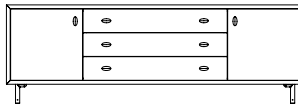

CLASSON SIDEBOARD WORKSHEET

Classon Sideboard by Jason Miller is available in a choice of configurations. Please tick your chosen configuration below, then complete the information at the bottom.

All units measure W213.5 x D60 x H71 cm | W84 x D23 1/2 x H28 "

052E CLASSON SIDEBOARD 4 DOOR

052FL CLASSON SIDEBOARD 3 DOOR/3 DRAWER LEFT HAND

052FR CLASSON SIDEBOARD 3 DOOR/3 DRAWER RIGHT HAND

052G CLASSON SIDEBOARD 2 DOOR/6 DRAWER

052J CLASSON SIDEBOARD 2 DOOR/3 DRAWER